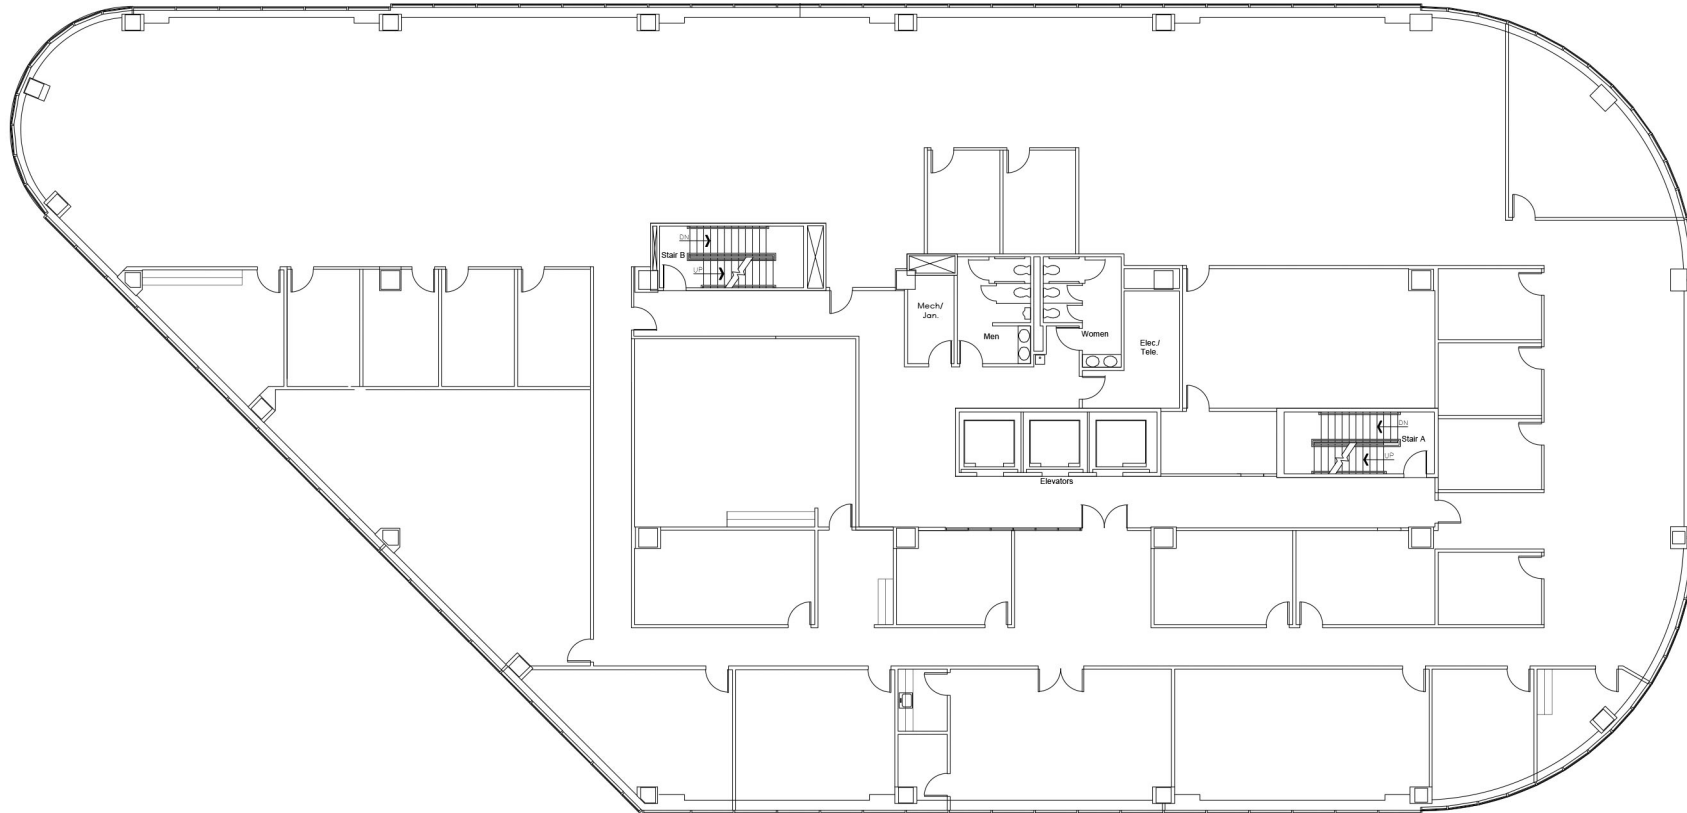

LEASING CONTACT:

DAVID MOORE | 317.639.0490
david.moore@cushwake.com

BENNETT WILLIAMS | 317.639.0442
bennett.williams@cushwake.com

SUITE 600 AVAILABLE 19,455 SF

SIXTH FLOOR

ONE PENN MARK - 11595 NORTH MERIDIAN
CARMEL, INDIANA

SCALE: NOT TO SCALE

DATE: 03.08.23